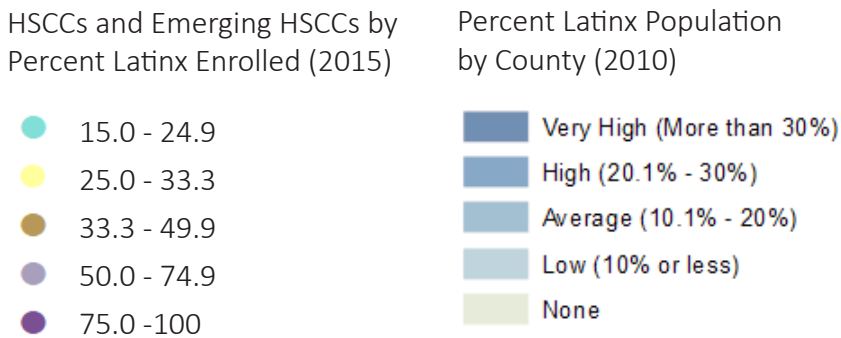

HISPANIC-SERVING COMMUNITY COLLEGES IN NEW MEXICO

New Mexico has 21 Hispanic-Serving Community Colleges. These are associate granting institutions where Latinx students represent 25% or more of the total student population. An additional 2 associate granting institutions are emerging HSCCs, where Latinx students represent 15 - 24.9% of the student population.