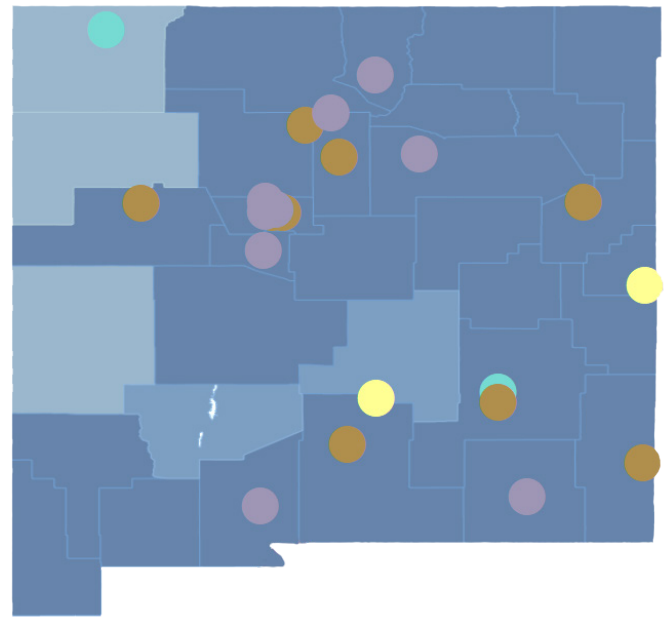

HISPANIC-SERVING COMMUNITY COLLEGES IN NEW MEXICO

New Mexico has 21 Hispanic-Serving Community Colleges. These are associate granting institutions where Latinx students represent 25% or more of the total student population. An additional 2 associate granting institutions are emerging HSCCs, where Latinx students represent 15 - 24.9% of the student population.