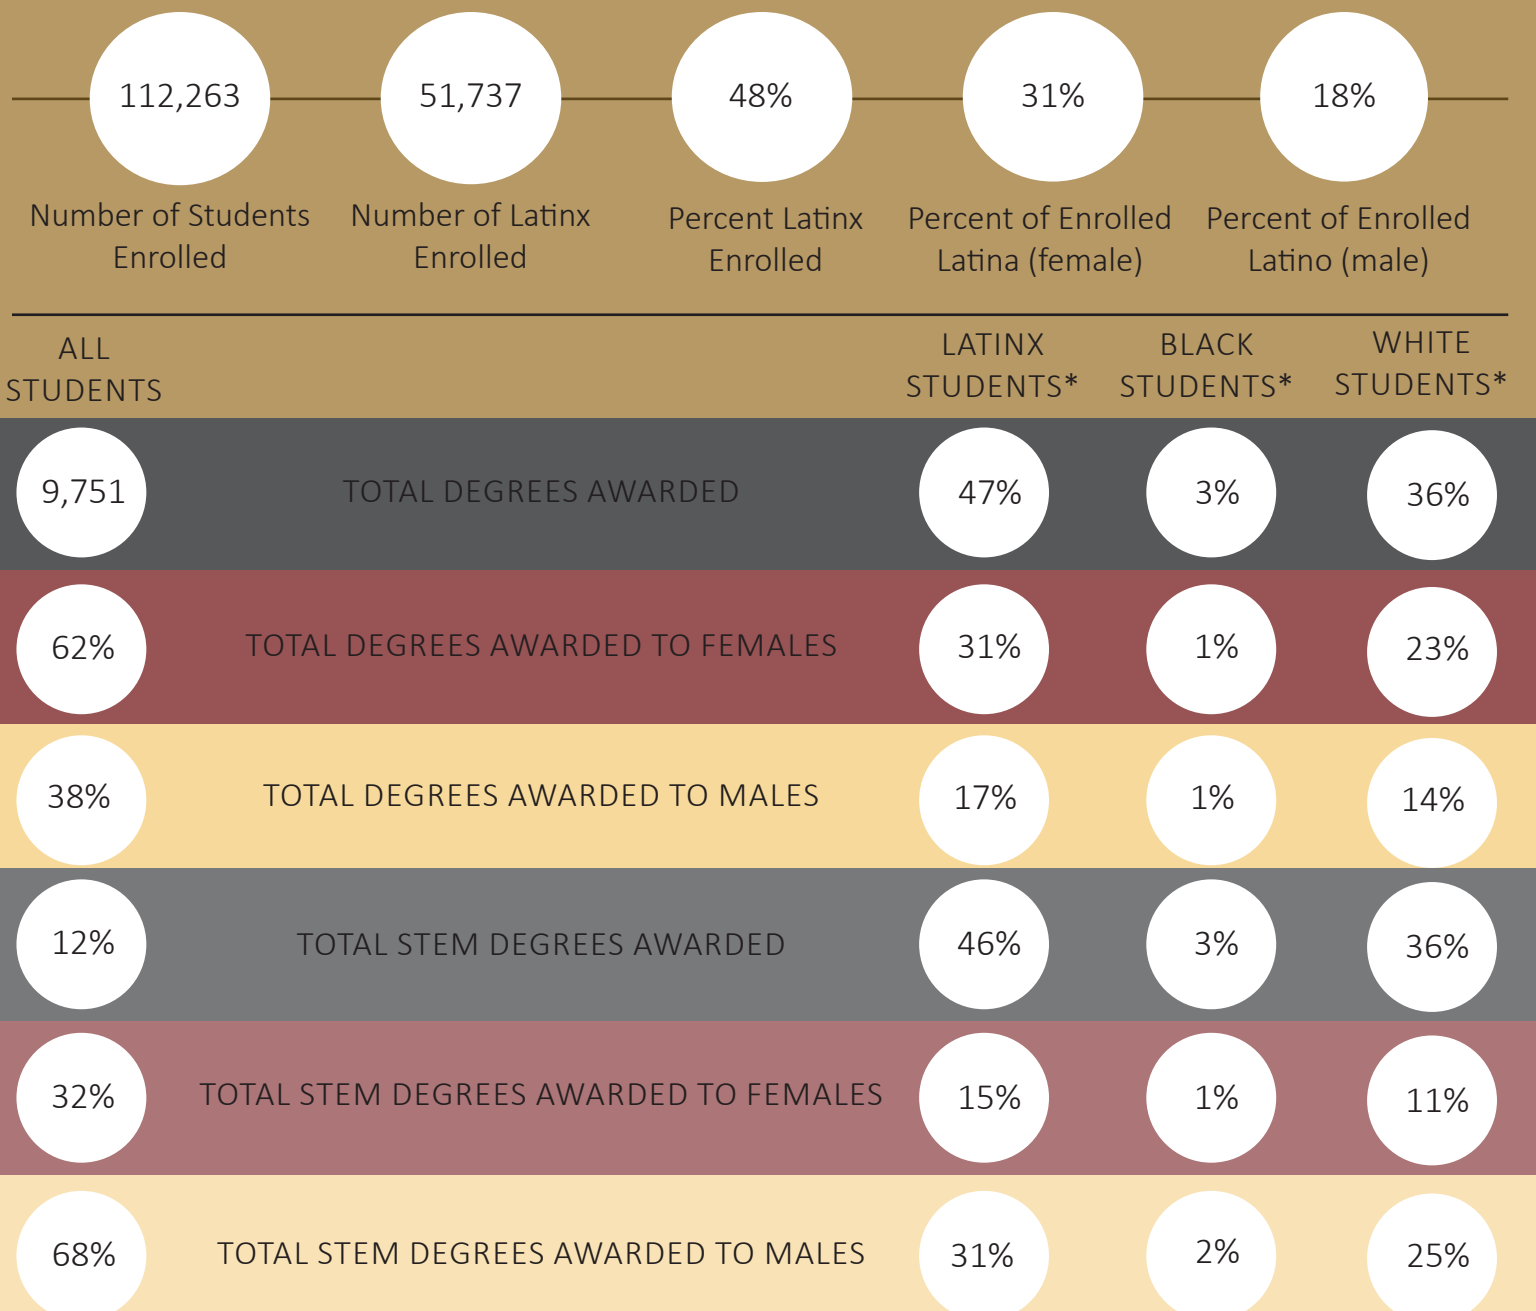

HISPANIC-SERVING COMMUNITY COLLEGES IN NEW MEXICO

New Mexico has 21 Hispanic-Serving Community Colleges. These are associate granting institutions where Latinx students represent 25% or more of the total student population. An additional 2 associate granting institutions are emerging HSCCs, where Latinx students represent 15 - 24.9% of the student population.

NEW MEXICO HSCC AND EMERGING HSCC DEMOGRAPHICS

Sources: 2015 IPEDS data; 2010 Census Data. This material is based upon work supported by the National Science Foundation under grant number 1625918. Any opinions, findings, and conclusions or recommendations expressed in this material are those of the author(s) and do not necessarily reflect the views of the National Science Foundation.